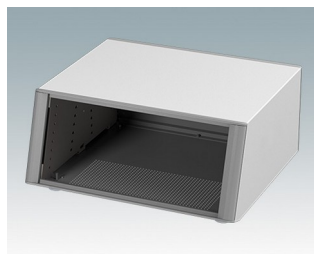

M6436356
Technomet SL315
Aluminium
Blanc signalisation/gris
signalisation A RAL 9016/7042
350x320x150mm