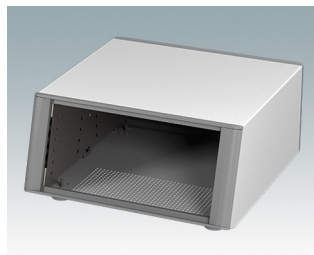

M6428226
Technomet SL212
Aluminium
Blanc signalisation/gris
signalisation A RAL 9016/7042
275x285x125mm