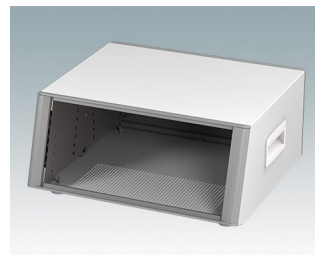

M6436326
Technomet SL315S
Aluminium
Blanc signalisation/gris
signalisation A RAL 9016/7042
350x320x150mm