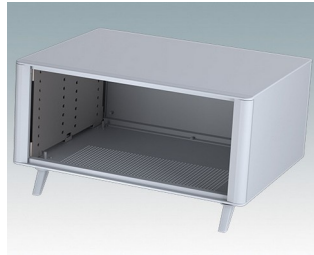

M6435325
Technomet R315
Aluminium
Gris clair RAL 7035
350x275x150mm