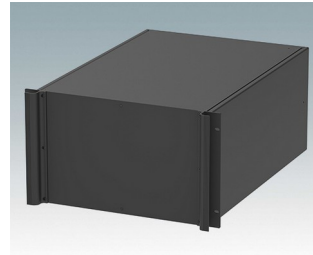

M6219679
COMBIMET 19" 6Ux610mm
Aluminium
Noir RAL 9005
266x482,6x609,6mm